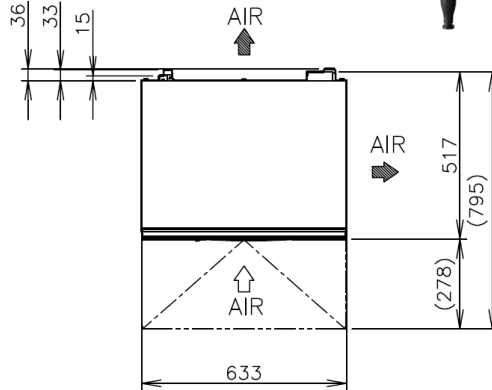

HOSHIZAKI

IM - 65PE - Q

28KG Ball Ice Maker, Self Contained

TECHNICAL DRAWING

For free 6 month extended warranty, register online within 4 weeks of purchase date. hoshizaki.com.au