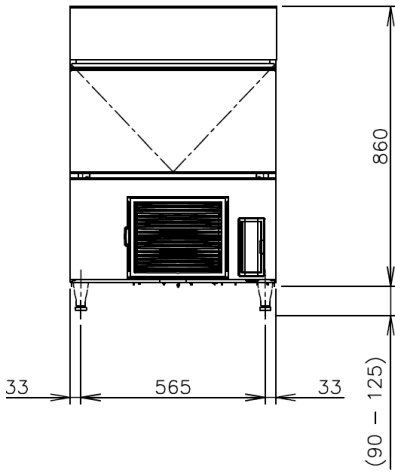

HOSHIZAKI

IM - 65PE - Q

28KG Ball Ice Maker, Self Contained

TECHNICAL DRAWING

For free 6 month extended warranty, register online within 4 weeks of purchase date. hoshizaki.com.au