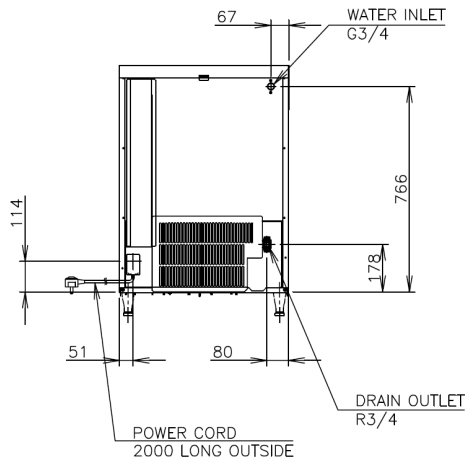

HOSHIZAKI

IM - 65PE - Q

28KG Ball Ice Maker, Self Contained

TECHNICAL DRAWING

For free 6 month extended warranty, register online within 4 weeks of purchase date. hoshizaki.com.au