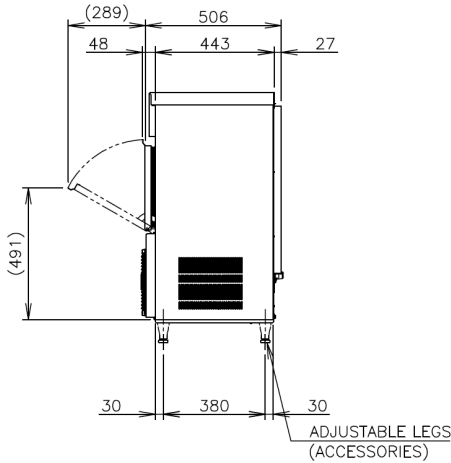

HOSHIZAKI

IM - 65PE - Q

28KG Ball Ice Maker, Self Contained

TECHNICAL DRAWING

For free 6 month extended warranty, register online within 4 weeks of purchase date. hoshizaki.com.au