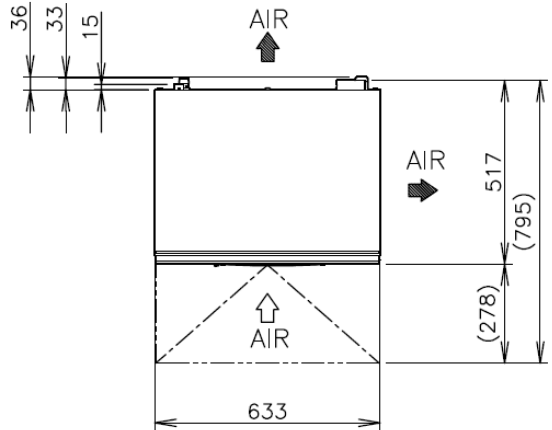

HOSHIZAKI

IM - 65PE - 25

46KG Cube Ice Maker, Self Contained

TECHNICAL DRAWING

For free 6 month extended warranty, register online within 4 weeks of purchase date.

hoshizaki.com.au