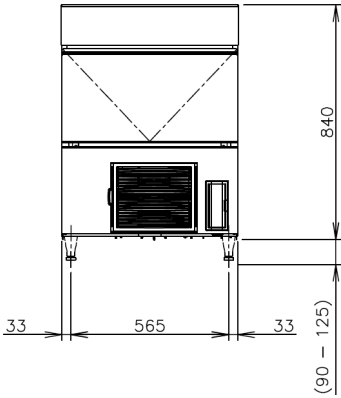

HOSHIZAKI

IM - 65PE - 25

46KG Cube Ice Maker, Self Contained

TECHNICAL DRAWING

For free 6 month extended warranty, register online within 4 weeks of purchase date.

hoshizaki.com.au