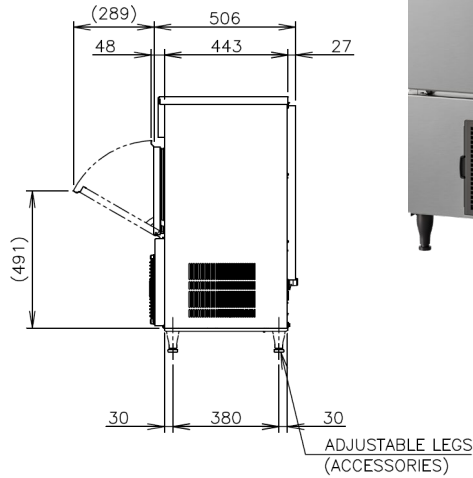

HOSHIZAKI

IM - 65PE - 25

46KG Cube Ice Maker, Self Contained

TECHNICAL DRAWING

For free 6 month extended warranty, register online within 4 weeks of purchase date.

hoshizaki.com.au