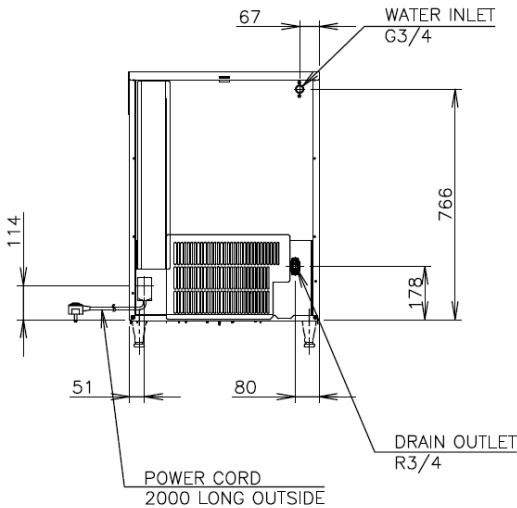

HOSHIZAKI

IM - 65PE - 25

46KG Cube Ice Maker, Self Contained

TECHNICAL DRAWING

For free 6 month extended warranty, register online within 4 weeks of purchase date.

hoshizaki.com.au