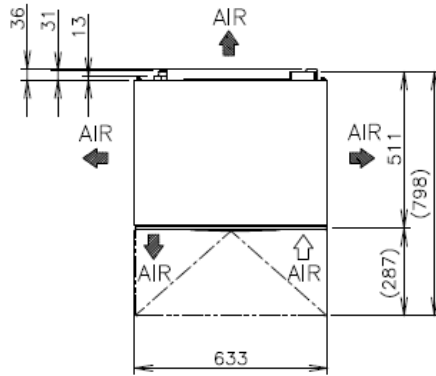

HOSHIZAKI

IM - 45CPE - 25

Cube 34kg Ice Maker - Self Contained

TECHNICAL DRAWING

For free 6 month extended warranty, register online within 4 weeks of purchase date.

hoshizaki.com.au