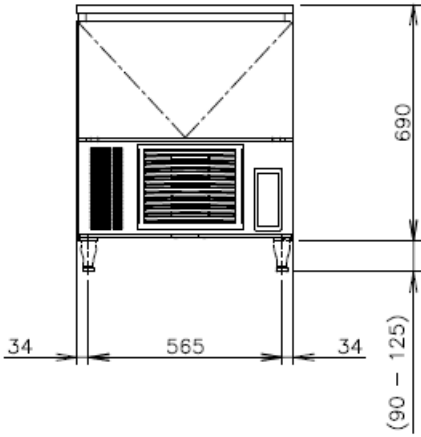

HOSHIZAKI

IM - 45CPE - 25

Cube 34kg Ice Maker - Self Contained

TECHNICAL DRAWING

For free 6 month extended warranty, register online within 4 weeks of purchase date.

hoshizaki.com.au