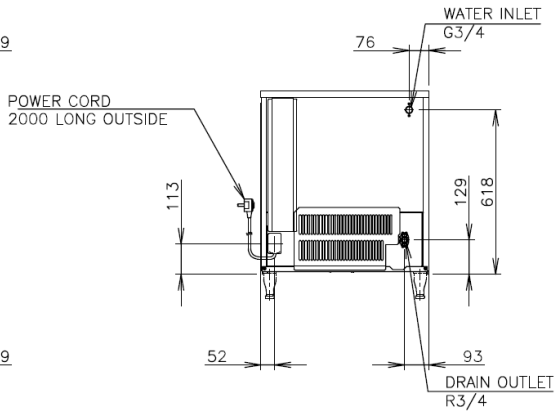

HOSHIZAKI

IM - 45CPE - 25

Cube 34kg Ice Maker - Self Contained

TECHNICAL DRAWING

For free 6 month extended warranty, register online within 4 weeks of purchase date.

hoshizaki.com.au