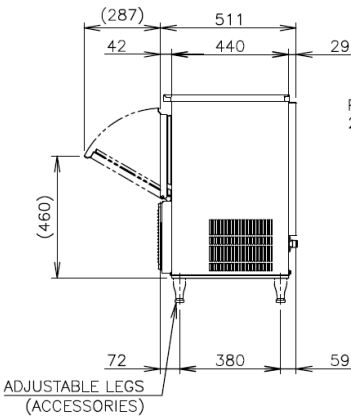

HOSHIZAKI

IM - 45CPE - 25

Cube 34kg Ice Maker - Self Contained

TECHNICAL DRAWING

For free 6 month extended warranty, register online within 4 weeks of purchase date.

hoshizaki.com.au