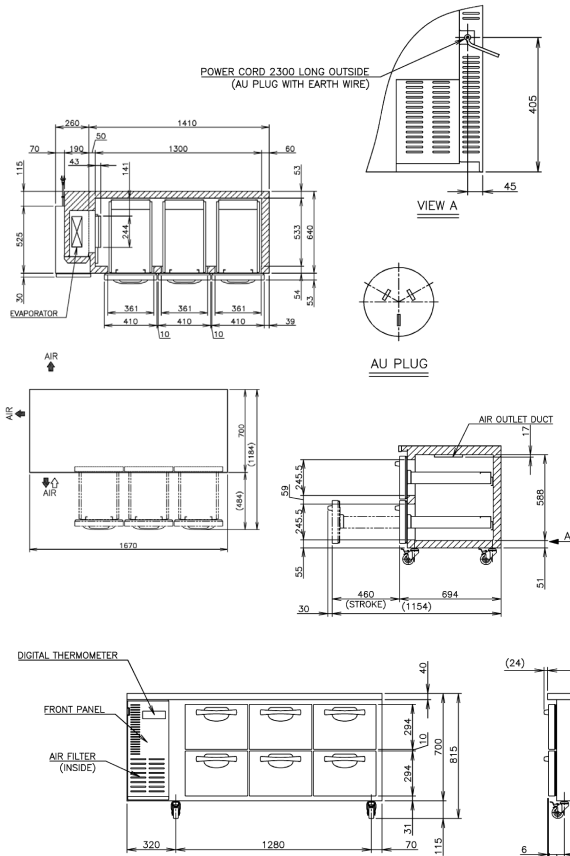

HOSHIZAKI

RTC-167DEA-GN-6D

Model Number
97000184

404L6 Drawer 150mm Deep Gastronorm Underbench Refrigerator on castors

PRODUCT FEATURES

- Stainless steel interior and exterior.
- Programmable Digital controller and display.
- 6 x Auto closing drawers.
- Fits GN pans 150mm Deep.
- Compact slide out refrigeration unit for quick maintenance.
- 2 years parts and labour warranty.
- Comes standard with 115mm lockable castors (not legs).
- Optional Adjustable legs 150 – 180mm (Sold separately).

TECHNICAL DRAWING

PRODUCT SPECIFICATION

Exterior	Stainless Steel, Galvanized Steel (Rear /Bottom)
Interior	Stainless Steel, ABS Plastic
Max Storage Capacity	404L
Temperature Control	Microprocessor controlled Adjustable from -6 to 12°C
Drain Evaporator Pan	Fin & Tube type
Outside Dimensions	1670mm (W) x 700mm (D) x 815mm (H)
Inside Dimensions	1300mm (W) x 533mm (D) x 588mm (H)
Refrigeration System	Forced Air Circulation
Weight Net	135kg
AC Supply Voltage	1 PHASE 220-240V 50Hz /10amp Plug
Amperage	Rated: 2.2A
Refrigerant	R134a / 150g
Operating Conditions	Ambient Temp.: 5-43°C Voltage Range: Rated Voltage ±6%