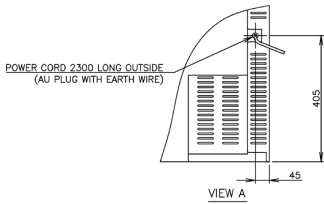

### PRODUCT SPECIFICATION

Exterior	Stainless Steel, Galvanized Steel (Rear /Bottom)
Interior	Stainless Steel, ABS Plastic
Max Storage Capacity	270L
Temperature Control	Microprocessor controlled Adjustable from -6 to 12°C
Drain Evaporator Pan	Fin & Tube type
Outside Dimensions	1250mm(W) x 700mm (D) x 815mm (H)
Inside Dimensions	880mm (W) x 533mm (D) x 588mm (H)
Refrigeration System	Forced Air Circulation
Weight Net	111kg
AC Supply Voltage	1 PHASE 220-240V 50Hz /10amp Plug
Amperage	Rated: 2.2A
Refrigerant	R134a / 150g
Operating Conditions	Ambient Temp.: 5-43°C Voltage Range: Rated Voltage ±6%