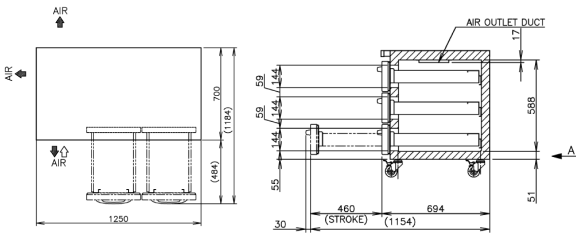

### PRODUCT FEATURES

- Stainless steel interior and exterior.
- Programmable Digital controller and display.
- 6 x Auto closing drawers.
- Fits GN pans 100mm Deep.
- Compact slide out refrigeration unit for quick maintenance.
- 2 years parts and labour warranty.
- Comes standard with 115mm lockable castors (not legs).
- Optional Adjustable legs 150 – 180mm (Sold separately).

### PRODUCT SPECIFICATION

Exterior	Stainless Steel, Galvanized Steel (Rear /Bottom)
Interior	Stainless Steel, ABS Plastic
Max Storage Capacity	270L
Temperature Control	Microprocessor controlled Adjustable from -6 to 12°C
Drain Evaporator Pan	Fin & Tube type
Outside Dimensions	1250mm(W) x 700mm (D) x 815mm (H)
Inside Dimensions	880mm (W) x 533mm (D) x 588mm (H)
Refrigeration System	Forced Air Circulation
Weight Net	111kg
AC Supply Voltage	1 PHASE 220-240V 50Hz /10amp Plug
Amperage	Rated: 2.2A
Refrigerant	R134a / 150g
Operating Conditions	Ambient Temp.: 5-43°C Voltage Range: Rated Voltage ±6%