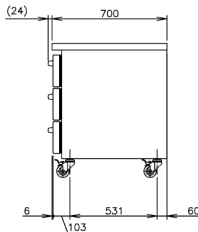

### PRODUCT FEATURES

- Stainless steel interior and exterior.
- Programmable Digital controller and display.
- 6 x Auto closing drawers.
- Fits GN pans 100mm Deep.
- Compact slide out refrigeration unit for quick maintenance.
- 2 years parts and labour warranty.
- Comes standard with 115mm lockable castors (not legs).
- Optional Adjustable legs 150 – 180mm (Sold separately).

### PRODUCT SPECIFICATION

Exterior	Stainless Steel, Galvanized Steel (Rear /Bottom)
Interior	Stainless Steel, ABS Plastic
Max Storage Capacity	270L
Temperature Control	Microprocessor controlled Adjustable from -6 to 12°C
Drain Evaporator Pan	Fin & Tube type
Outside Dimensions	1250mm(W) x 700mm (D) x 815mm (H)
Inside Dimensions	880mm (W) x 533mm (D) x 588mm (H)
Refrigeration System	Forced Air Circulation
Weight Net	111kg
AC Supply Voltage	1 PHASE 220-240V 50Hz /10amp Plug
Amperage	Rated: 2.2A
Refrigerant	R134a / 150g
Operating Conditions	Ambient Temp.: 5-43°C Voltage Range: Rated Voltage ±6%