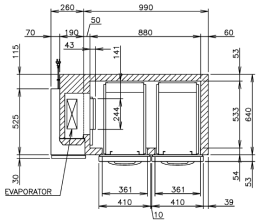

### PRODUCT FEATURES

- Stainless steel interior and exterior.
- Programmable Digital controller and display.
- 6 x Auto closing drawers.
- Fits GN pans 100mm Deep.
- Compact slide out refrigeration unit for quick maintenance.
- 2 years parts and labour warranty.
- Comes standard with 115mm lockable castors (not legs).
- Optional Adjustable legs 150 – 180mm (Sold separately).

### PRODUCT SPECIFICATION

Exterior	Stainless Steel, Galvanized Steel (Rear /Bottom)
Interior	Stainless Steel, ABS Plastic
Max Storage Capacity	270L
Temperature Control	Microprocessor controlled Adjustable from -6 to 12°C
Drain Evaporator Pan	Fin & Tube type
Outside Dimensions	1250mm(W) x 700mm (D) x 815mm (H)
Inside Dimensions	880mm (W) x 533mm (D) x 588mm (H)
Refrigeration System	Forced Air Circulation
Weight Net	111kg
AC Supply Voltage	1 PHASE 220-240V 50Hz /10amp Plug
Amperage	Rated: 2.2A
Refrigerant	R134a / 150g
Operating Conditions	Ambient Temp.: 5-43°C Voltage Range: Rated Voltage ±6%