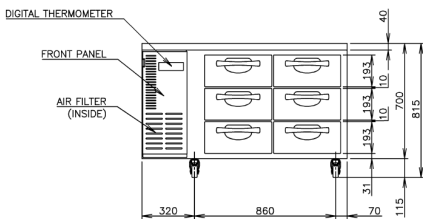

### PRODUCT FEATURES

- Stainless steel interior and exterior.
- Programmable Digital controller and display.
- 6 x Auto closing drawers.
- Fits GN pans 100mm Deep.
- Compact slide out refrigeration unit for quick maintenance.
- 2 years parts and labour warranty.
- Comes standard with 115mm lockable castors (not legs).
- Optional Adjustable legs 150 – 180mm (Sold separately).

### PRODUCT SPECIFICATION

Exterior	Stainless Steel, Galvanized Steel (Rear /Bottom)
Interior	Stainless Steel, ABS Plastic
Max Storage Capacity	270L
Temperature Control	Microprocessor controlled Adjustable from -6 to 12°C
Drain Evaporator Pan	Fin & Tube type
Outside Dimensions	1250mm(W) x 700mm (D) x 815mm (H)
Inside Dimensions	880mm (W) x 533mm (D) x 588mm (H)
Refrigeration System	Forced Air Circulation
Weight Net	111kg
AC Supply Voltage	1 PHASE 220-240V 50Hz /10amp Plug
Amperage	Rated: 2.2A
Refrigerant	R134a / 150g
Operating Conditions	Ambient Temp.: 5-43°C Voltage Range: Rated Voltage ±6%