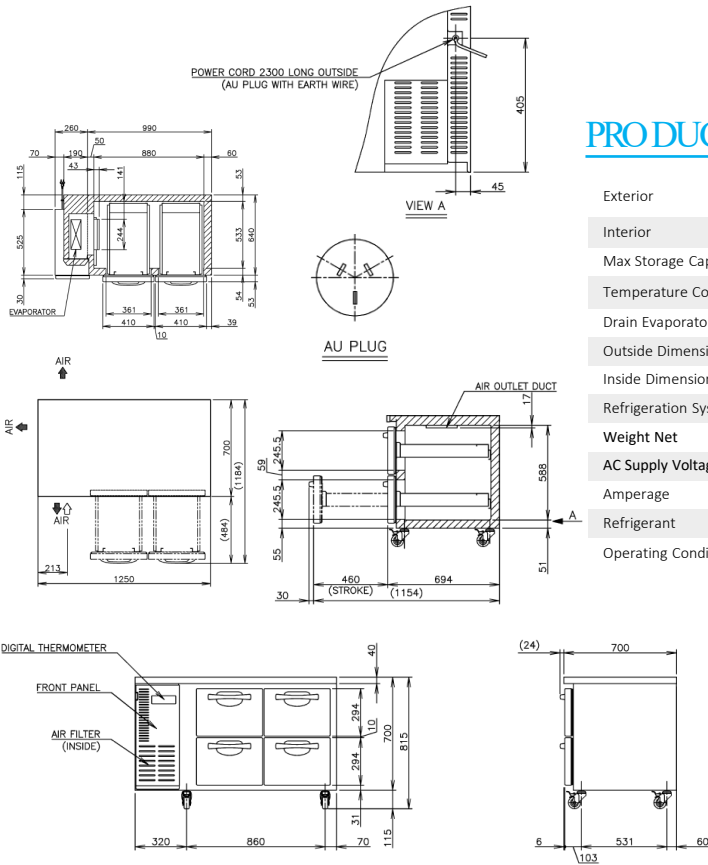

270L4 Drawer 150mm Deep Gastronorm
Underbench Refrigerator on castors

PRODUCT FEATURES

- Stainless steel interior and exterior.
- Programmable Digital controller and display.
- 4 x Auto closing drawers.
- Fits GN pans 150mm Deep.
- Compact slide out refrigeration unit for quick maintenance.
- 2 years parts and labour warranty.
- Comes standard with 115mm lockable castors (not legs).
- Optional Adjustable legs 150 – 180mm (Sold separately).

TECHNICAL DRAWING

PRODUCT SPECIFICATION

Exterior	Stainless Steel, Galvanized Steel (Rear /Bottom)
Interior	Stainless Steel, ABS Plastic
Max Storage Capacity	270L
Temperature Control	Microprocessor controlled Adjustable from -6 to 12°C
Drain Evaporator Pan	Fin & Tube type
Outside Dimensions	1250mm(W) x 700mm (D) x 815mm (H)
Inside Dimensions	880mm (W) x 533mm (D) x 588mm (H)
Refrigeration System	Forced Air Circulation
Weight Net	101kg
AC Supply Voltage	1 PHASE 220-240V 50Hz /10amp Plug
Amperage	Rated: 2.2A
Refrigerant	R134a / 150g
Operating Conditions	Ambient Temp.: 5-43°C Voltage Range: Rated Voltage ±6%