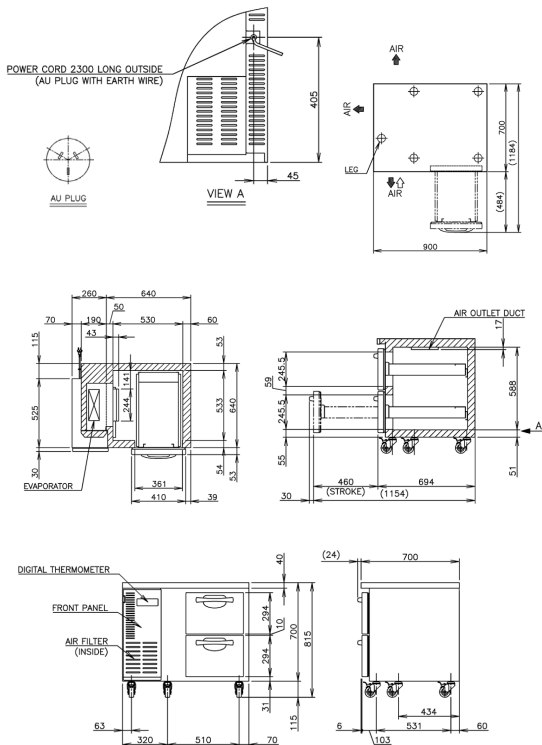

1 60L2 Drawer 150mm Deep Gastronorm
Underbench Freezer on castors

PRODUCT FEATURES

- Stainless steel interior and exterior.
- Programmable Digital controller and display.
- 2 x Auto closing drawers.
- Fits GN pans 150mm Deep.
- Compact slide out refrigeration unit for quick maintenance.
- 2 years parts and labour warranty.
- Comes standard with 4 x 115mm lockable castors (not legs).
- Optional Adjustable legs 150 – 180mm (Sold separately).

TECHNICAL DRAWING

PRODUCT SPECIFICATION

Exterior	Stainless Steel, Galvanized Steel (Rear /Bottom)
Interior	Stainless Steel, ABS Plastic
Max Storage Capacity	160L
Temperature Control	Microprocessor controlled Adjustable from -25 to -7°C
Drain Evaporator Pan	Fin & Tube type
Outside Dimensions	900mm (W) x 700mm (D) x 815mm (H)
Inside Dimensions	530mm (W) x 533mm (D) x 588mm (H)
Refrigeration System	Forced Air Circulation
Weight Net	82kg
AC Supply Voltage	1 PHASE 220-240V 50Hz /10amp Plug
Amperage	Rated: 3.0A
Refrigerant	R404A / 200g
Operating Conditions	Ambient Temp.: 5-43°C Voltage Range: Rated Voltage ±6%