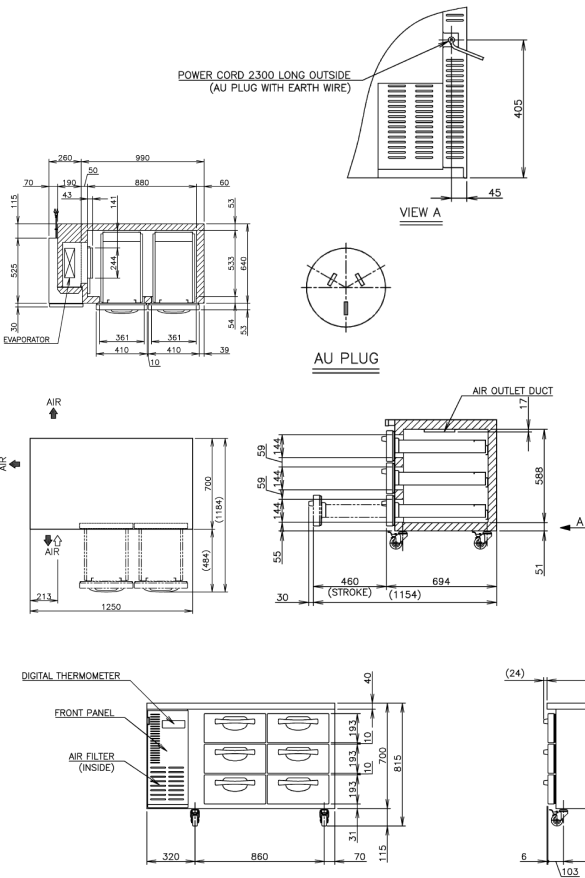

270L6 Drawer 100mm Deep Gastronorm Underbench Freezer on castors

PRODUCT FEATURES

- Stainless steel interior and exterior.
- Programmable Digital controller and display.
- 6 x Auto closing drawers.
- Fits GN pans 100mm Deep.
- Compact slide out refrigeration unit for quick maintenance.
- 2 years parts and labour warranty.
- Comes standard with 115mm lockable castors (not legs).
- Optional Adjustable legs 150 – 180mm (Sold separately).

TECHNICAL DRAWING

PRODUCT SPECIFICATION

Exterior	Stainless Steel, Galvanized Steel (Rear /Bottom)
Interior	Stainless Steel, ABS Plastic
Max Storage Capacity	270L
Temperature Control	Microprocessor controlled Adjustable from -25 to -7°C
Drain Evaporator Pan	Fin & Tube type
Outside Dimensions	1250mm(W) x 700mm (D) x 815mm (H)
Inside Dimensions	880mm (W) x 533mm (D) x 588mm (H)
Refrigeration System	Forced Air Circulation
Weight Net	117kg
AC Supply Voltage	1 PHASE 220-240V 50Hz /10amp Plug
Amperage	Rated: 3.9A
Refrigerant	R404A / 190g
Operating Conditions	Ambient Temp.: 5-43°C Voltage Range: Rated Voltage ±6%