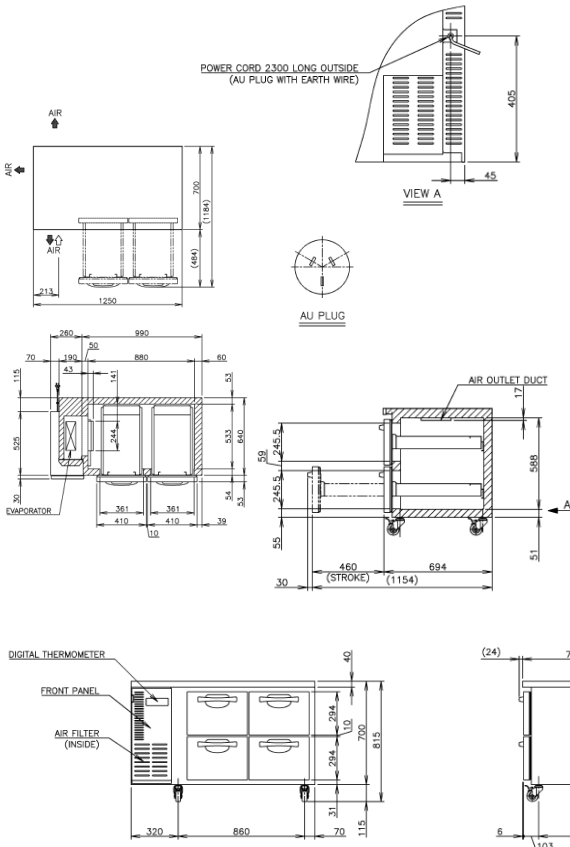

270L4 Drawer 150mm Deep Gastronorm Underbench Freezer on castors

PRODUCT FEATURES

- Stainless steel interior and exterior.
- Programmable Digital controller and display.
- 4 x Auto closing drawers.
- Fits GN pans 150mm deep.
- Compact slide out refrigeration unit for quick maintenance.
- 2 years parts and labour warranty.
- Comes standard with 115mm lockable castors (not legs).
- Optional Adjustable legs 150 – 180mm (Sold separately).

TECHNICAL DRAWING

PRODUCT SPECIFICATION

Exterior	Stainless Steel, Galvanized Steel (Rear /Bottom)
Interior	Stainless Steel, ABS Plastic
Max Storage Capacity	270L
Temperature Control	Microprocessor controlled Adjustable from -25 to -7°C
Drain Evaporator Pan	Fin & Tube type
Outside Dimensions	1250mm(W) x 700mm (D) x 815mm (H)
Inside Dimensions	880mm (W) x 533mm (D) x 588mm (H)
Refrigeration System	Forced Air Circulation
Weight Net	109kg
AC Supply Voltage	1 PHASE 220-240V 50Hz /10amp Plug
Amperage	Rated: 3.0A
Refrigerant	R404A / 190g
Operating Conditions	Ambient Temp.: 5-43°C Voltage Range: Rated Voltage ±6%